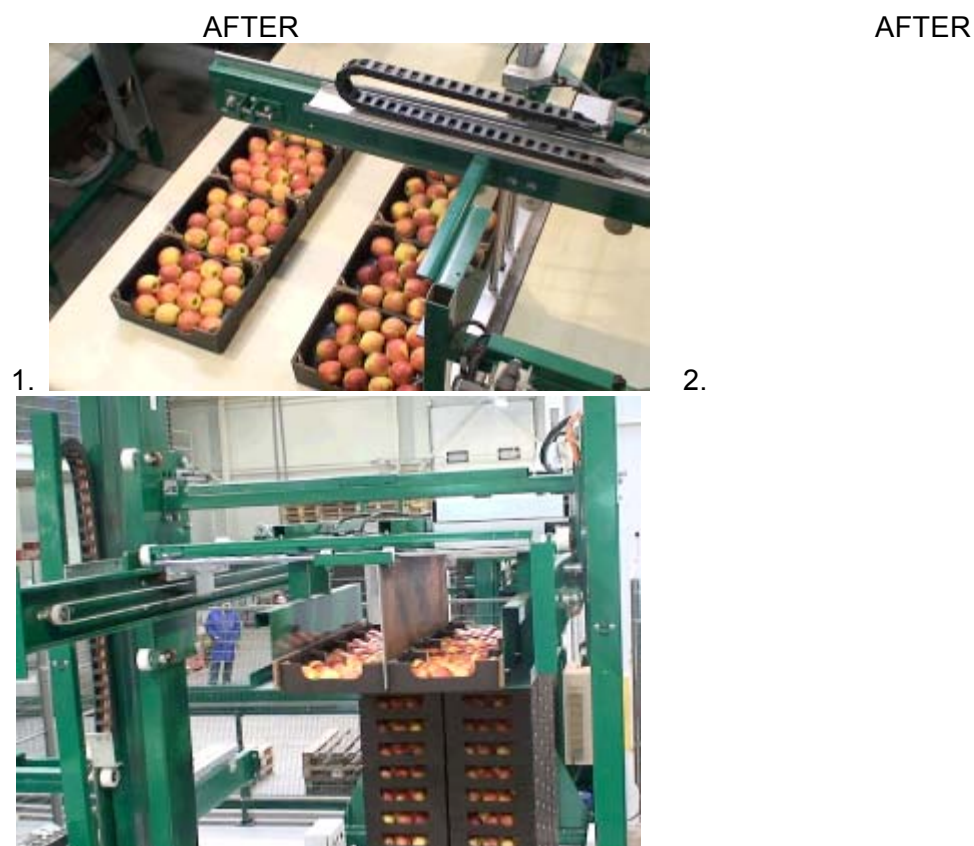

“Elimination manual man’s work” (Transporting the cartoon boxes with fruits and laying them down on a pallet)

Task Description: PL_5d (PL–Poland, 5 – Sorting)

- Man’s work involve monotony and repetitive tasks
- Task connected with repetitive tasks – lifting, carrying a box with fruit and laying down on a pallet to compose a tower of boxes to a transport
- Lifting boxes weighted around 20 kilos creates a MSD risk for a worker

Pictures:

Automatyczne kompletowanie i układanie na palecie

Comments of the employee:

- | | |
|-------------------------------------|--|
| <input checked="" type="checkbox"/> | Continuously repetition of the same gestures |
| <input checked="" type="checkbox"/> | Work height not in accordance with work posture |
| <input checked="" type="checkbox"/> | No comfortable standing posture |
| <input checked="" type="checkbox"/> | No helping devices available |
| <input checked="" type="checkbox"/> | Loads too heavy, carrying distance too far, too low, ... |

Comments of the employer: motivation regarding solution:

Well organise work with an elimination of man’s work. Man only supervises a machine work. It is fully automatic system to transport and compose a tower of cartoon boxes on a pallet to prepare fruits for a transport to a cold storage or a shop.

Solutions:

Add a full automatic transport system to transport and compose a tower of cartoon boxes on a pallet to prepare fruits for a transport to a cold storage or a shop. This mechanical solution eliminates a man's work and improves a productivity of a sorting.